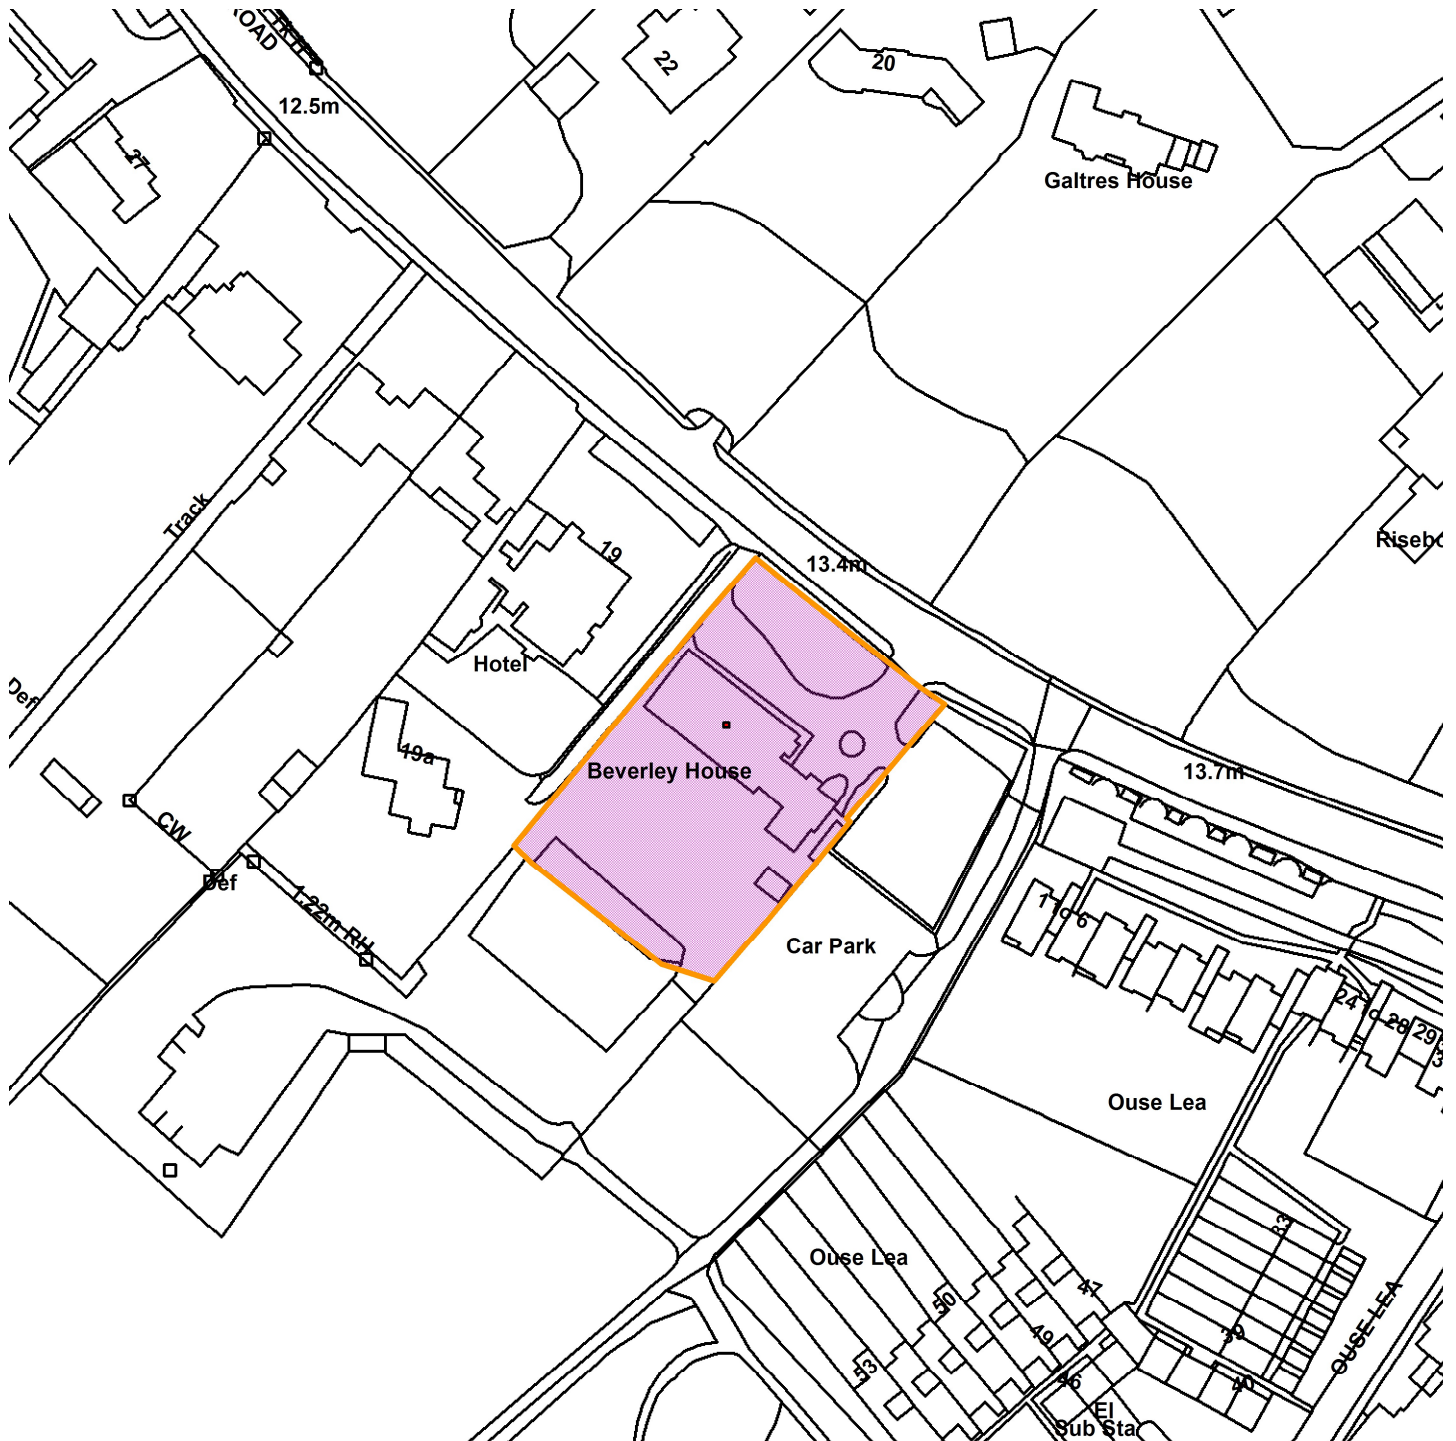

Beverley House, 17 Shipton Road, Clifton, YO30 5RE

20/01084/FULM

Scale : 1:1370

Reproduced from the Ordnance Survey map with the permission of the Controller of Her Majesty's Stationery Office © Crown Copyright 2000.

Unauthorised reproduction infringes Crown Copyright and may lead to prosecution or civil proceedings.

Organisation	City of York Council
Department	Economy & Place
Comments	Site Location Plan
Date	30 April 2021
SLA Number	